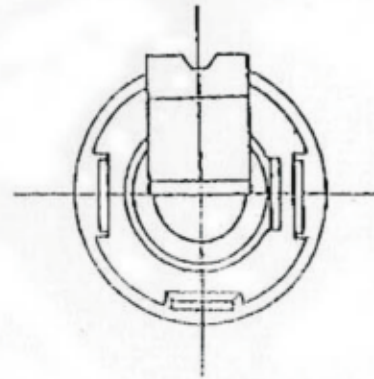

Artikel-Nr.: SGK.B321

Bez.: Klinken-Einbaubuchse, 3,5mm, Mono, mit Schalter

NO.	NAME	QUANTITY	MATERIAL
1	SPRING WASHER		
2	CONTACT PANEL		
3	SOLDERING LUC		
4	INSULATING WASHER	1	
5	INSULATING WASHER	1	
6	WASHER	1	
7	WASHER	1	
8	AXLE SLEEVE	2	
10	GLASS FIBERBOARD		
11	GLASS FIBERBOARD		
12	BRASS BELT		
13	BRASS BELT		
14	BRASS BELT		