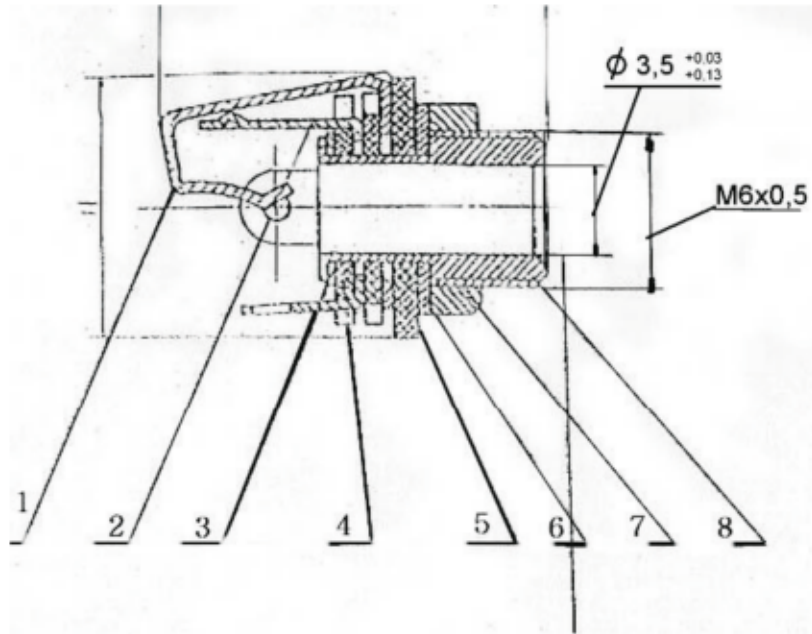

Artikel-Nr.: SGK.B321

Bez.: Klinken-Einbaubuchse, 3,5mm, Mono, mit Schalter

NO.	NAME	QUANTITY	MATERIAL
1	SPRING WASHER		
2	CONTACT PANEL		
3	SOLDERING LUC		
4	INSULATING WASHER	1	
5	INSULATING WASHER	1	
6	WASHER	1	
7	WASHER	1	
8	AXLE SLEEVE	2	
10	GLASS FIBERBOARD		
11	GLASS FIBERBOARD		
12	BRASS BELT		
13	BRASS BELT		
14	BRASS BELT		