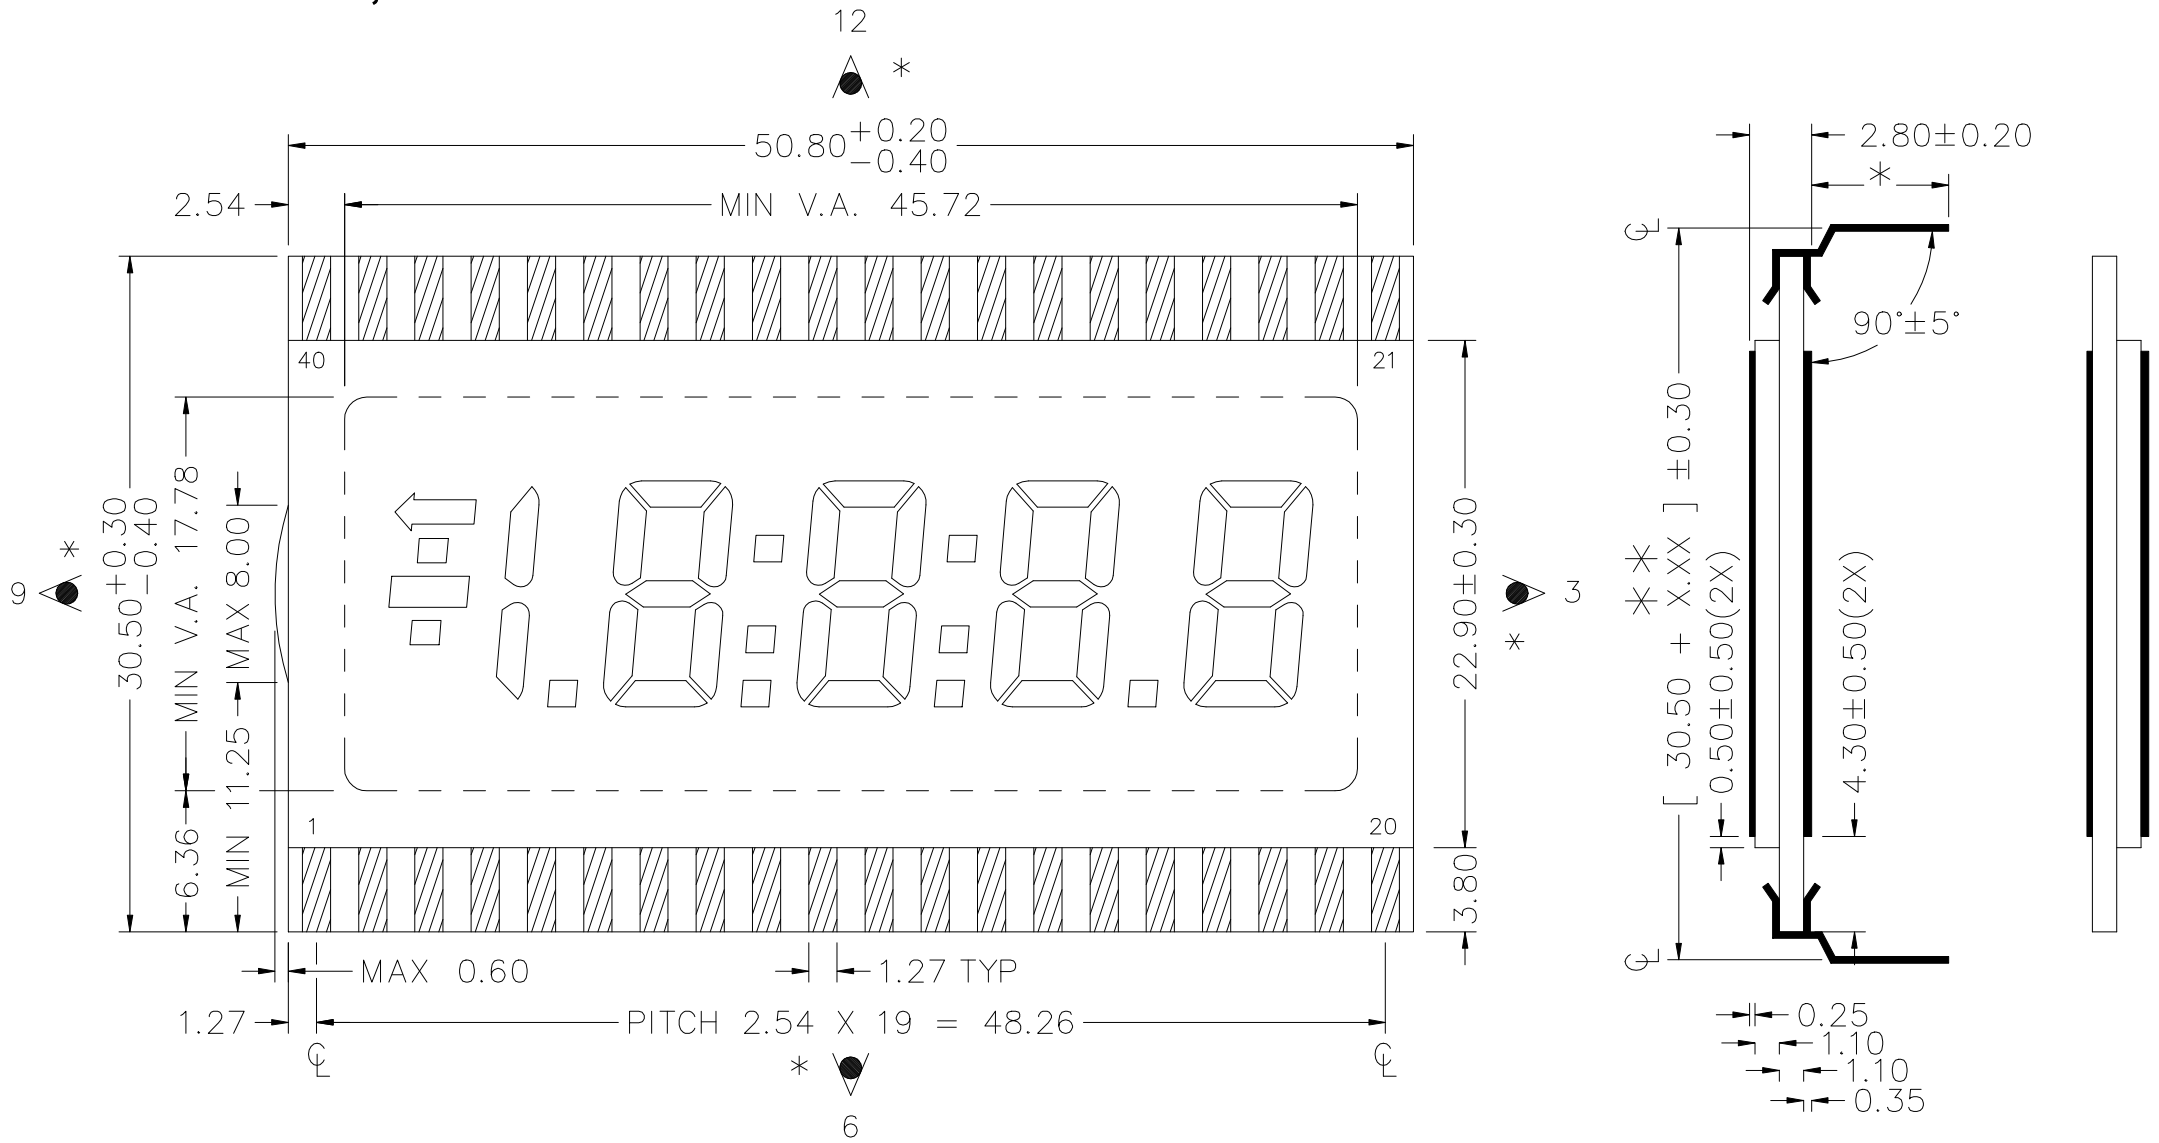

VI-502-DP,VI-502-2

DRIVER : Intersil ICM7224, RCA CD22105

-DP

-2